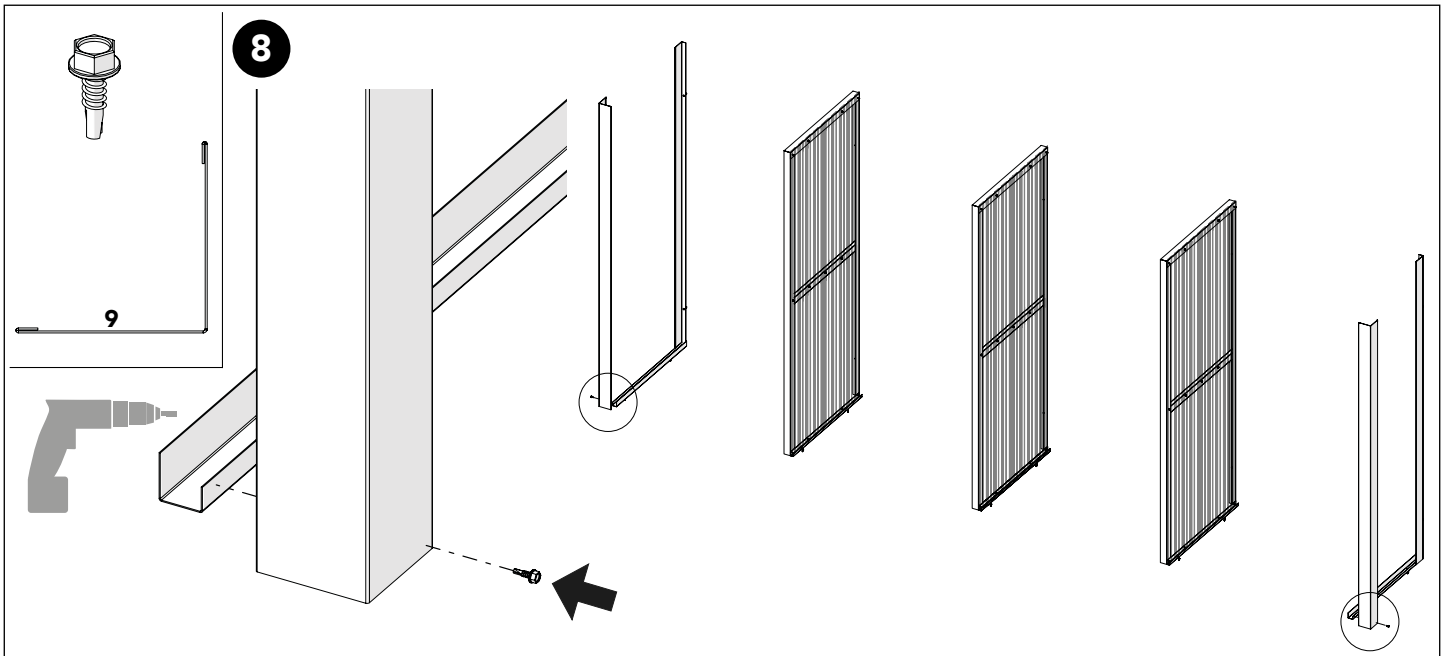

Art.no: 88754569 ver. 03