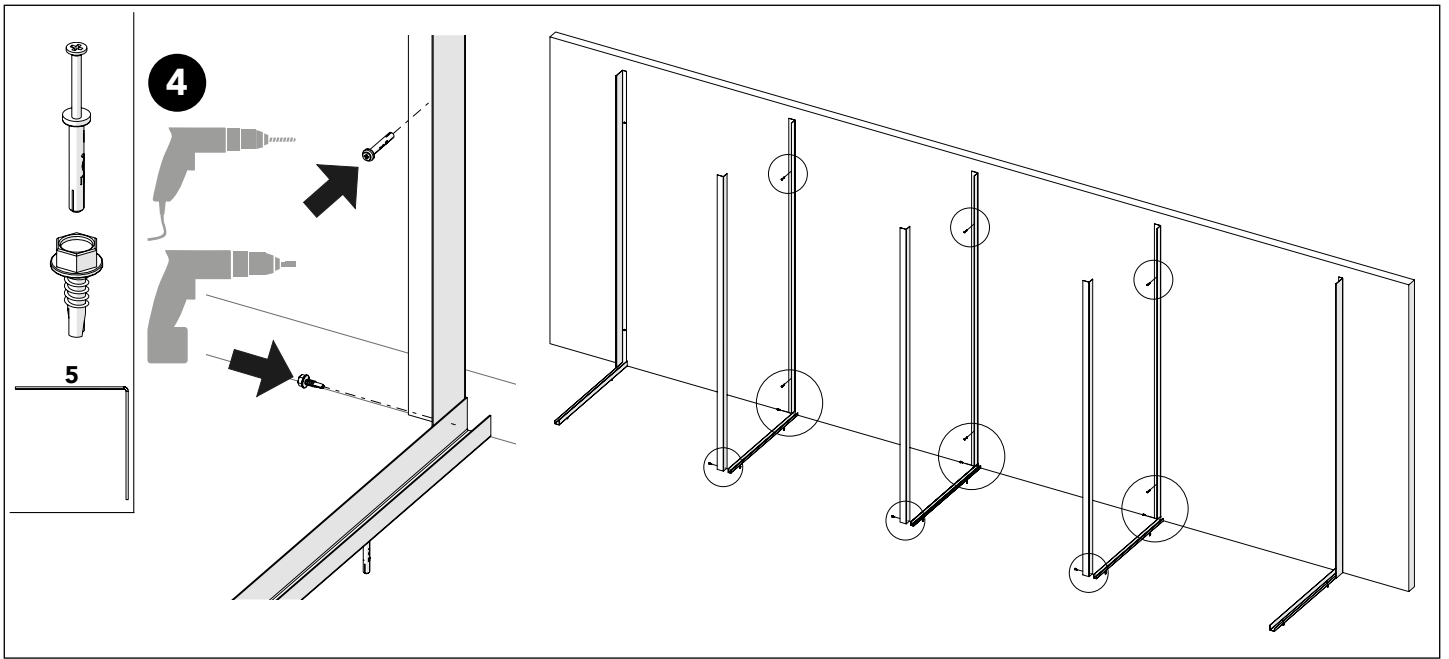

Art no: 88754569 ver.03