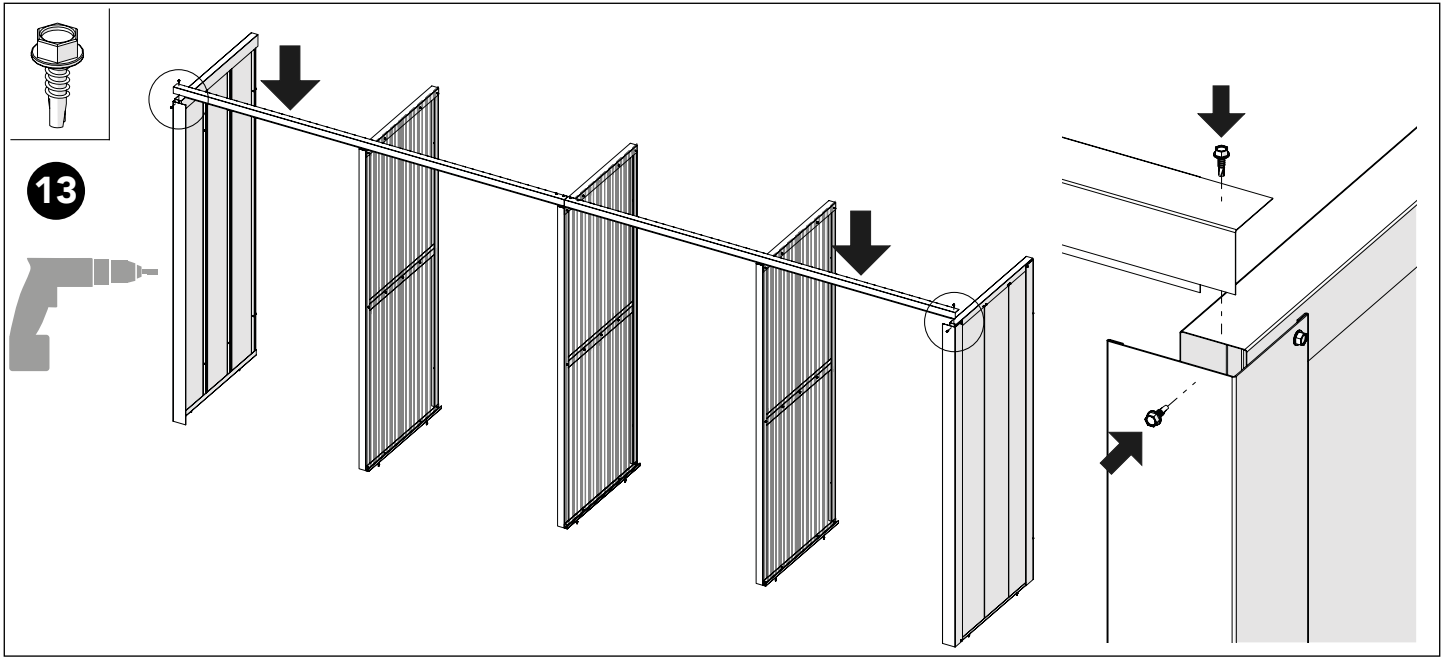

Art.no: 88754569 ver. 03