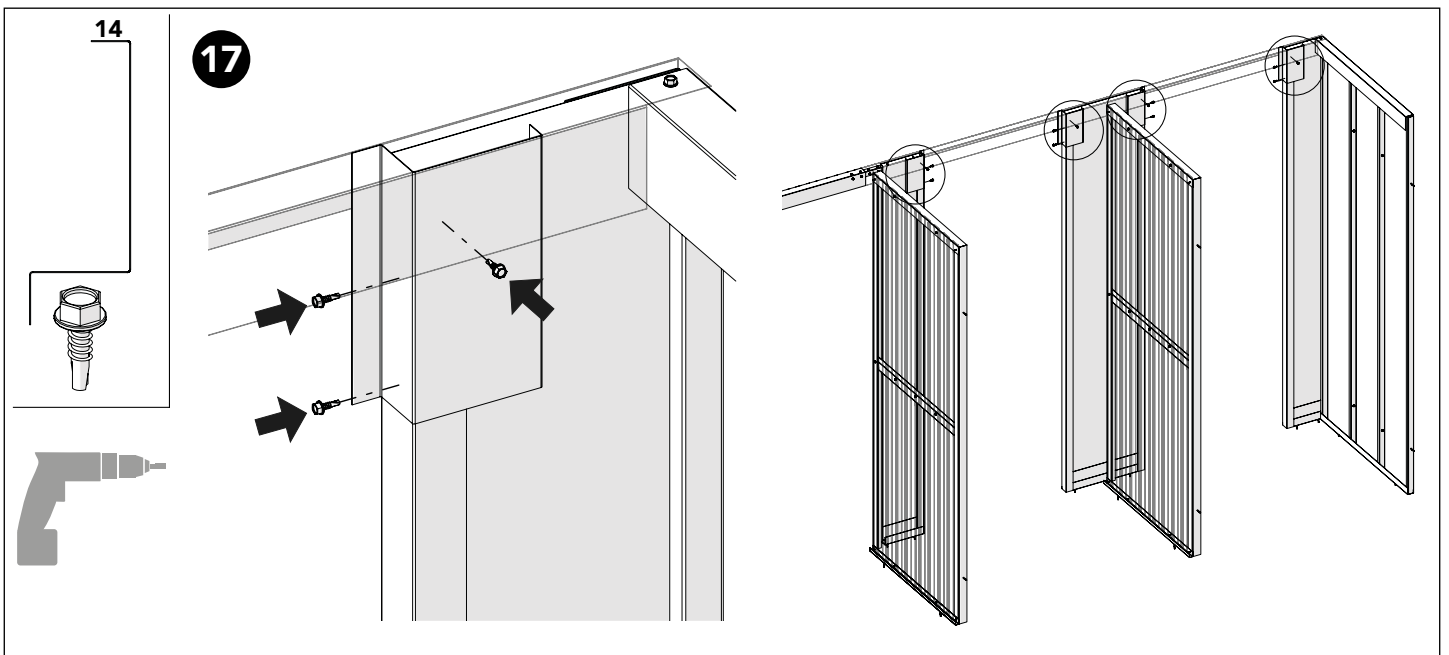

Art no: 88754569 ver.03

27

Adjust the spring tension:

Rotate clockwise to decrease tension.

Rotate counter-clockwise to increase tension.

28

11 mm

Art no: 88754569 ver.03

29

2

7

300 mm

400 mm

245 mm

Art no: 88754569 ver. 03