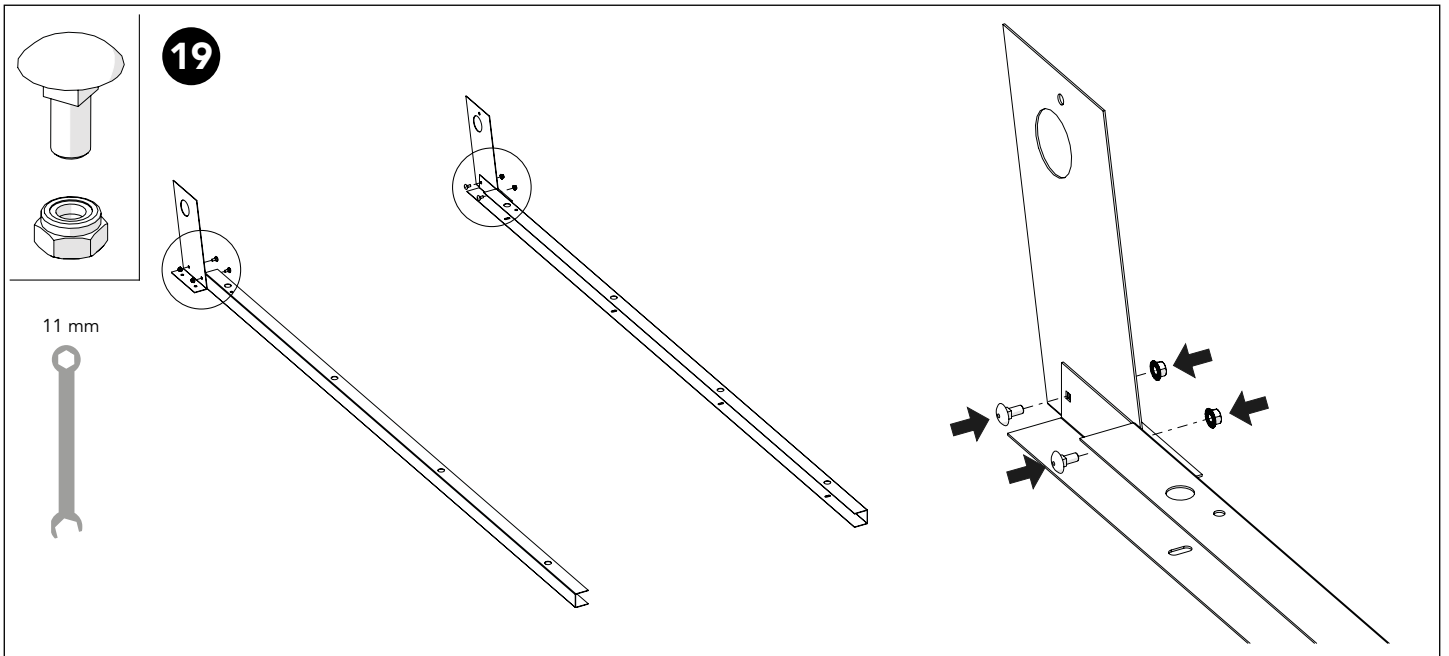

Art no: 88754569 ver.03

27

Adjust the spring tension:

Rotate clockwise to decrease tension.

Rotate counter-clockwise to increase tension.

28

11 mm

Art no: 88754569 ver.03

29

2

7

300 mm

400 mm

245 mm

Art no: 88754569 ver. 03