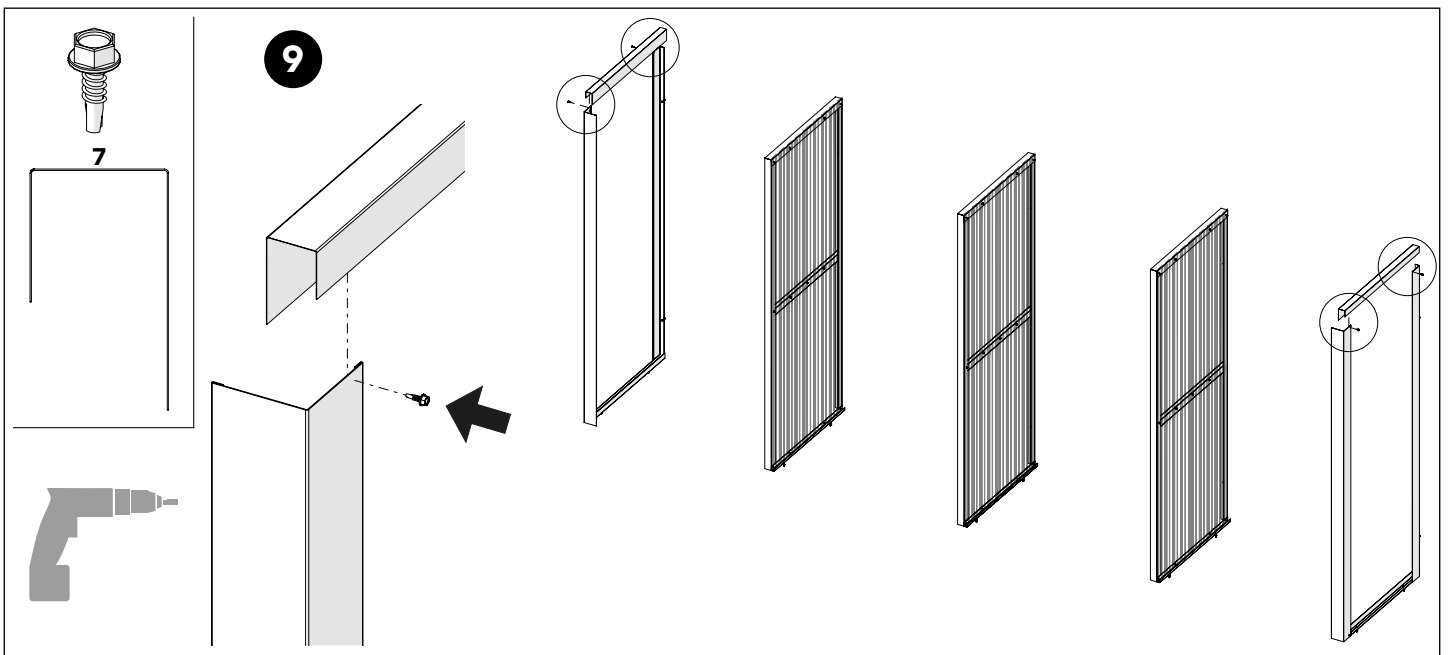

Art.no: 88754569 ver. 03