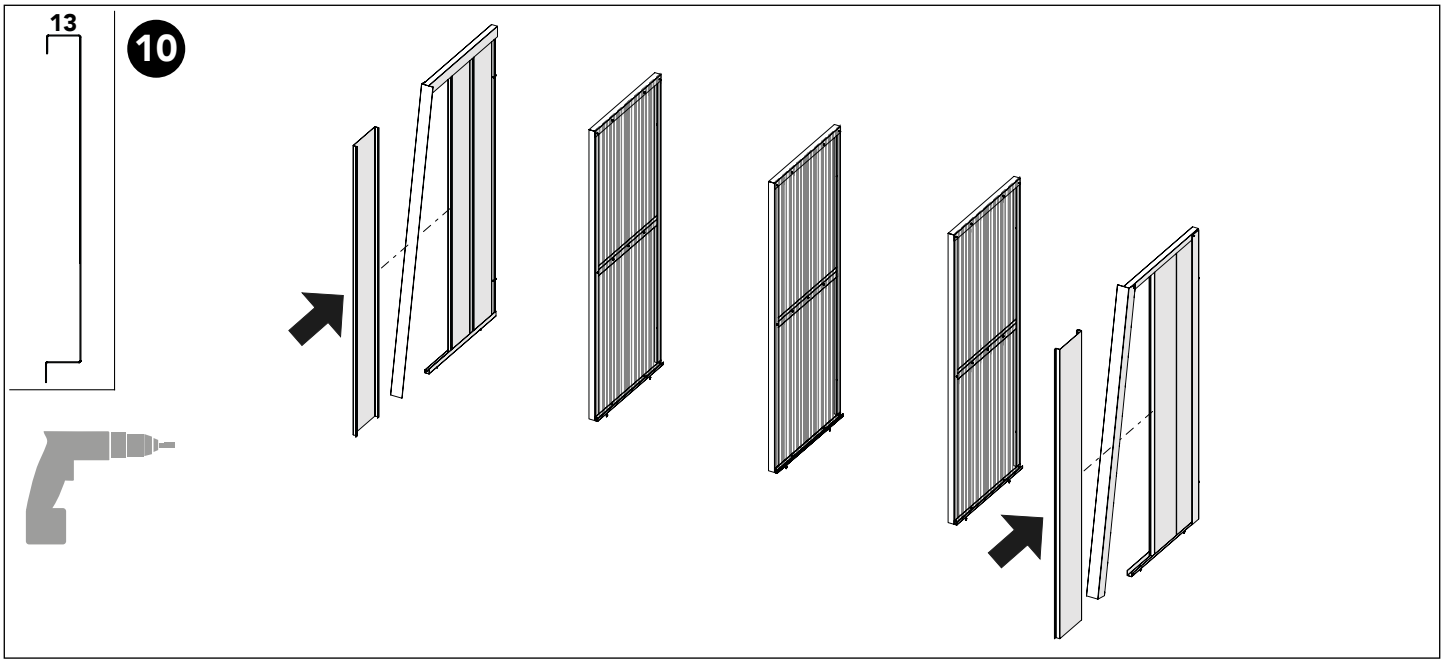

Art no: 88754569 ver.03