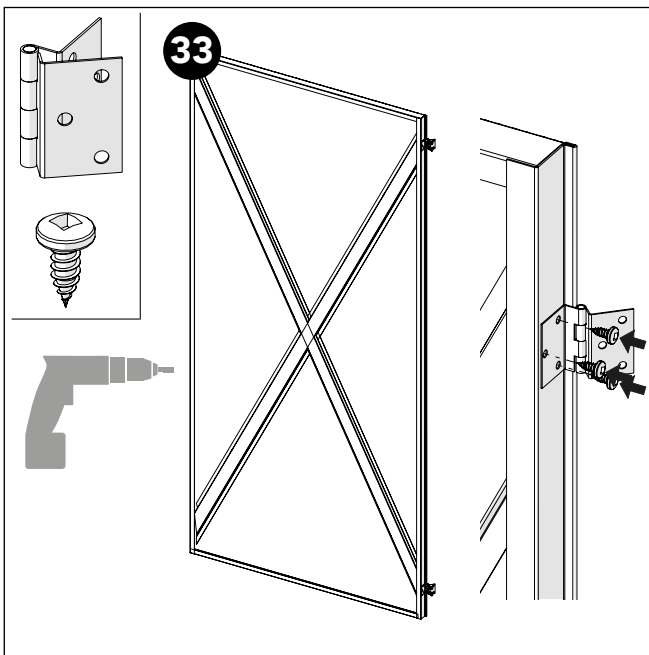

Art no: 88754569 ver.03

27

Adjust the spring tension:

Rotate clockwise to decrease tension.

Rotate counter-clockwise to increase tension.

28

11 mm

Art no: 88754569 ver.03

29

2

7

300 mm

400 mm

245 mm

Art no: 88754569 ver. 03