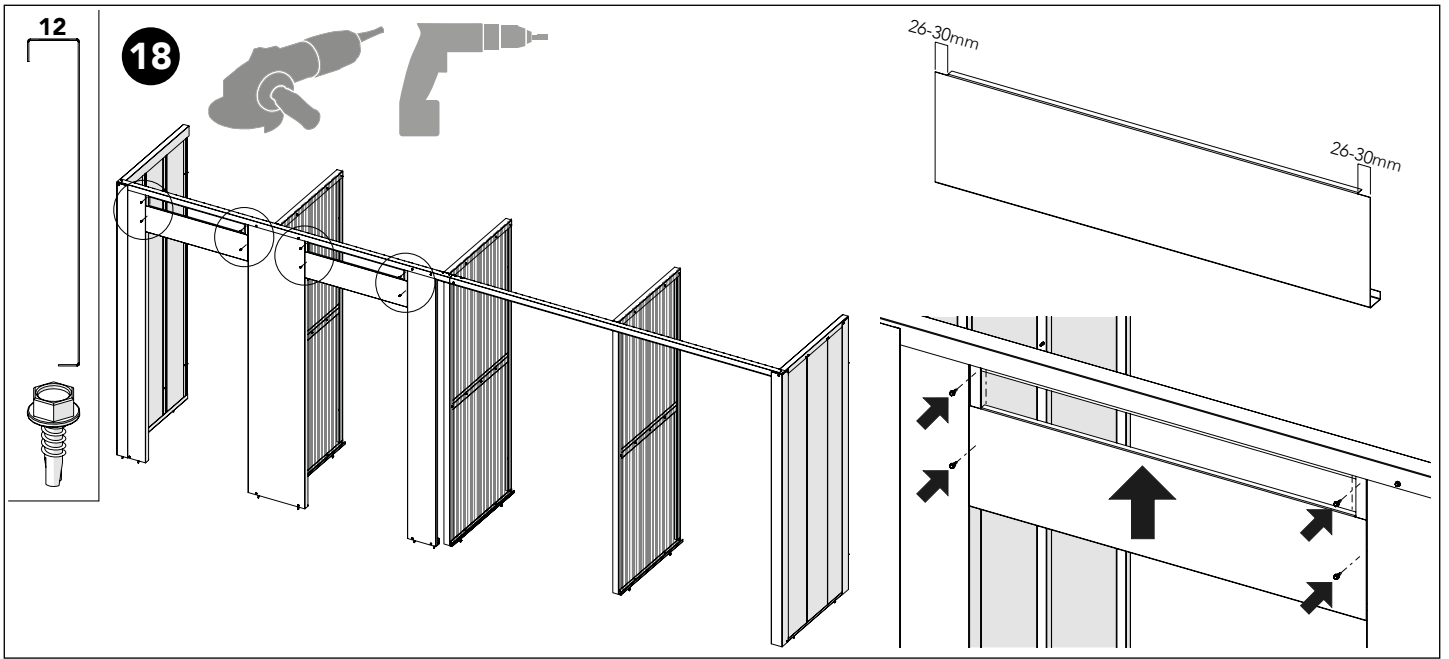

Art no: 88754569 ver.03

27

Adjust the spring tension:

Rotate clockwise to decrease tension.

Rotate counter-clockwise to increase tension.

28

11 mm

Art no: 88754569 ver.03

29

2

7

300 mm

400 mm

245 mm

Art no: 88754569 ver. 03