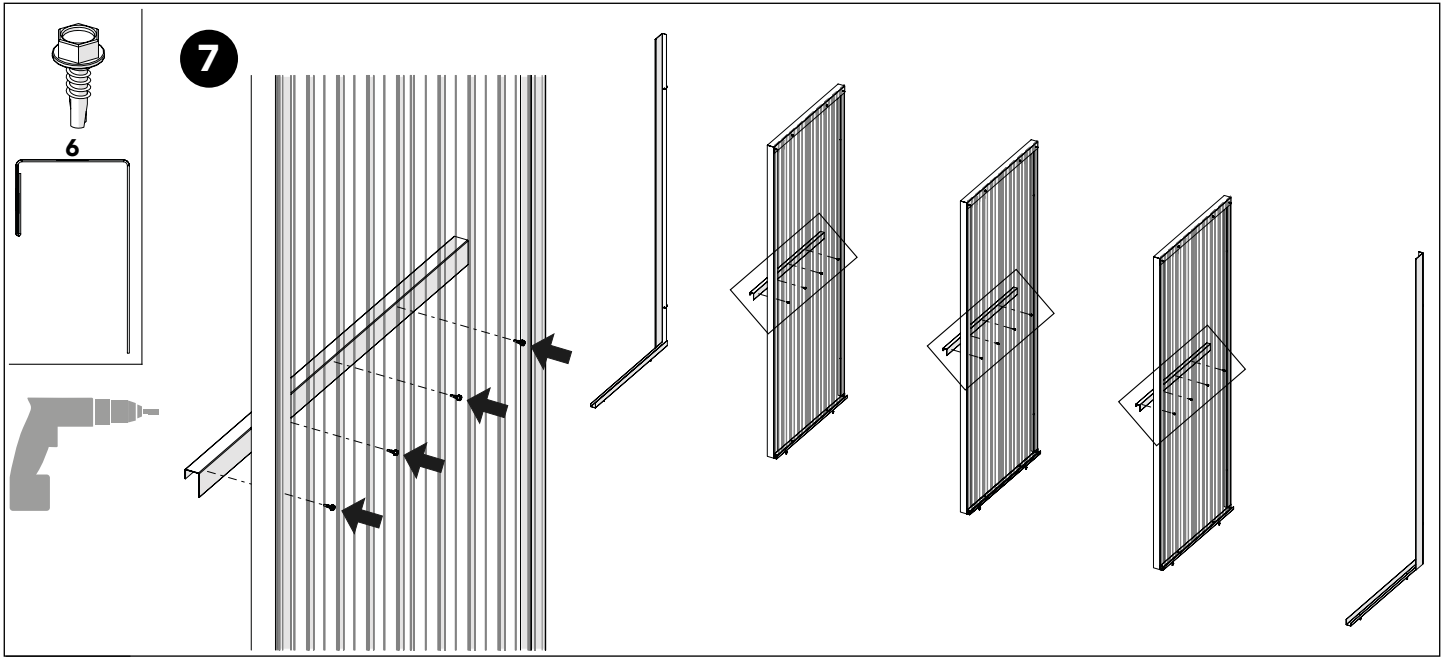

Art.no: 88754569 ver. 03