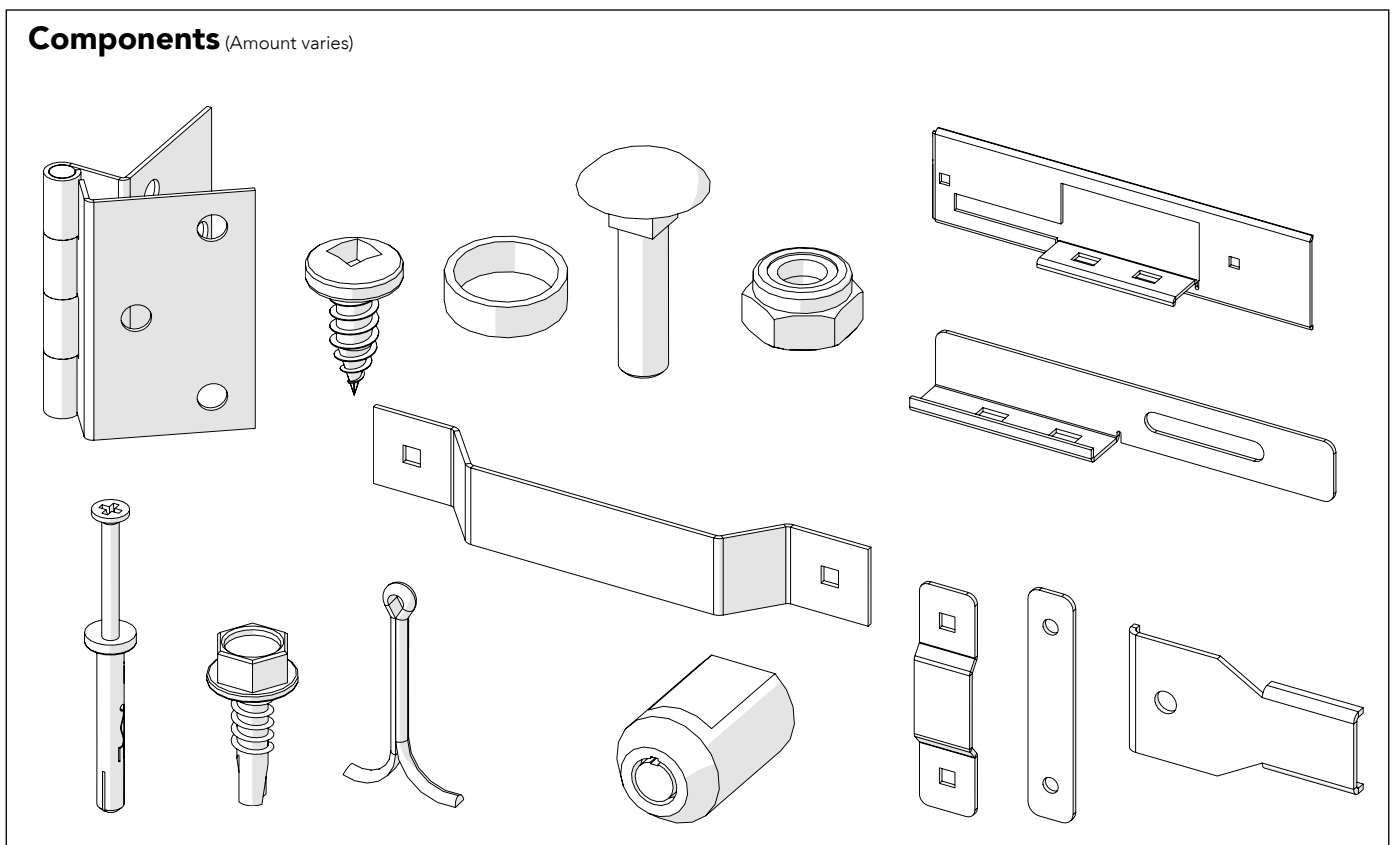

Art no: 88754569 ver.03