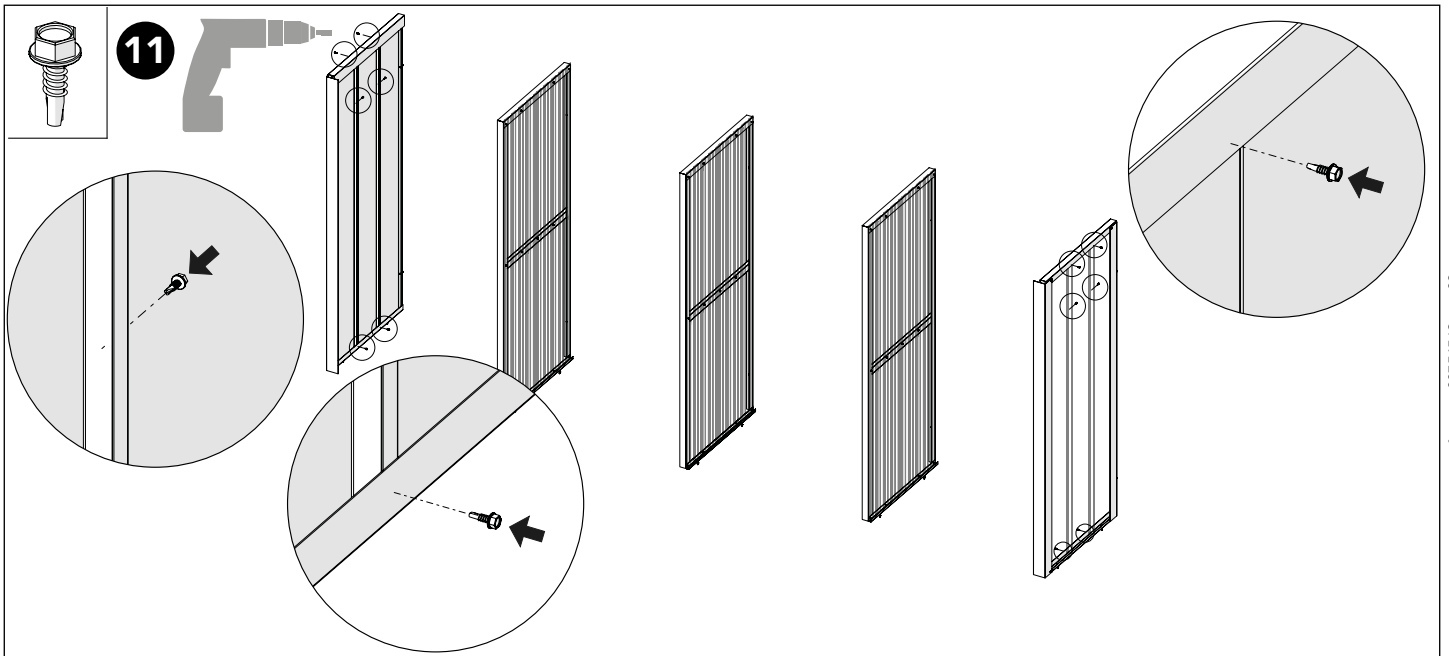

Art no: 88754569 ver.03