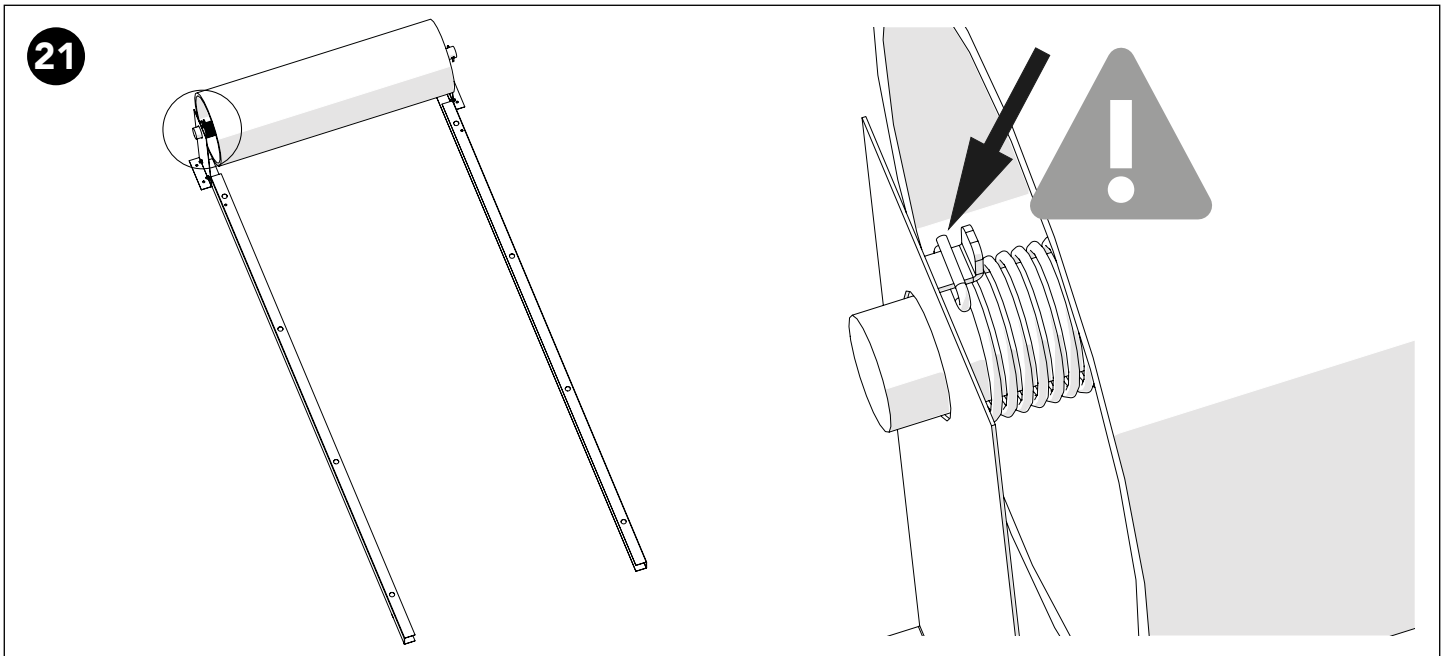

Art no: 88754569 ver.03

27

Adjust the spring tension:

Rotate clockwise to decrease tension.

Rotate counter-clockwise to increase tension.

28

11 mm

Art no: 88754569 ver.03

29

2

7

300 mm

400 mm

245 mm

Art no: 88754569 ver. 03