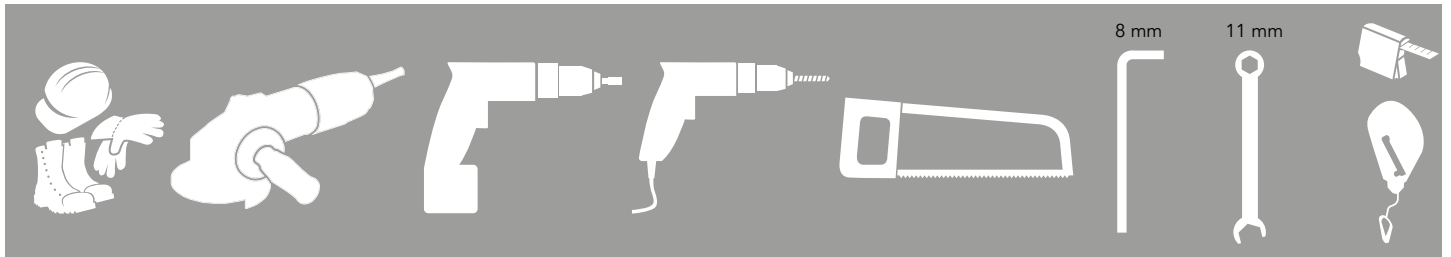

Self Storage

Art no: 88754569 ver.03