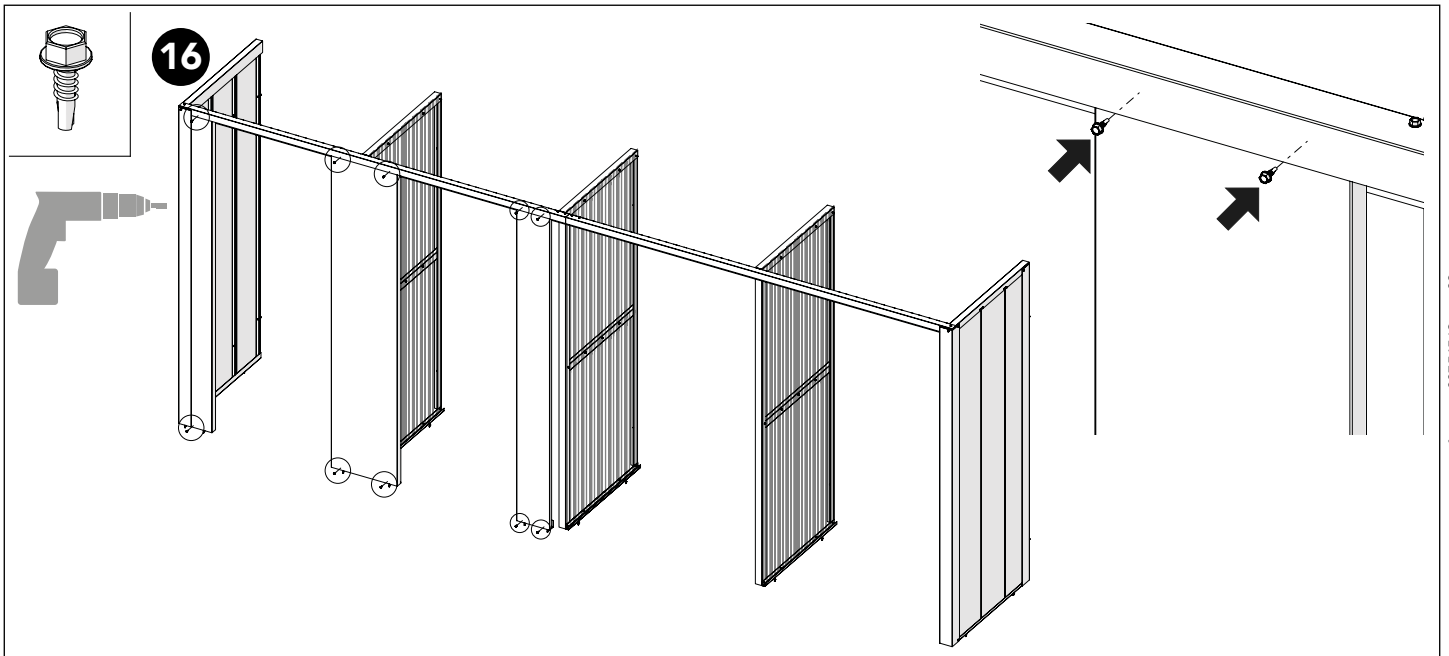

Art no: 88754569 ver.03

27

Adjust the spring tension:

Rotate clockwise to decrease tension.

Rotate counter-clockwise to increase tension.

28

11 mm

Art no: 88754569 ver.03

29

2

7

300 mm

400 mm

245 mm

Art no: 88754569 ver. 03