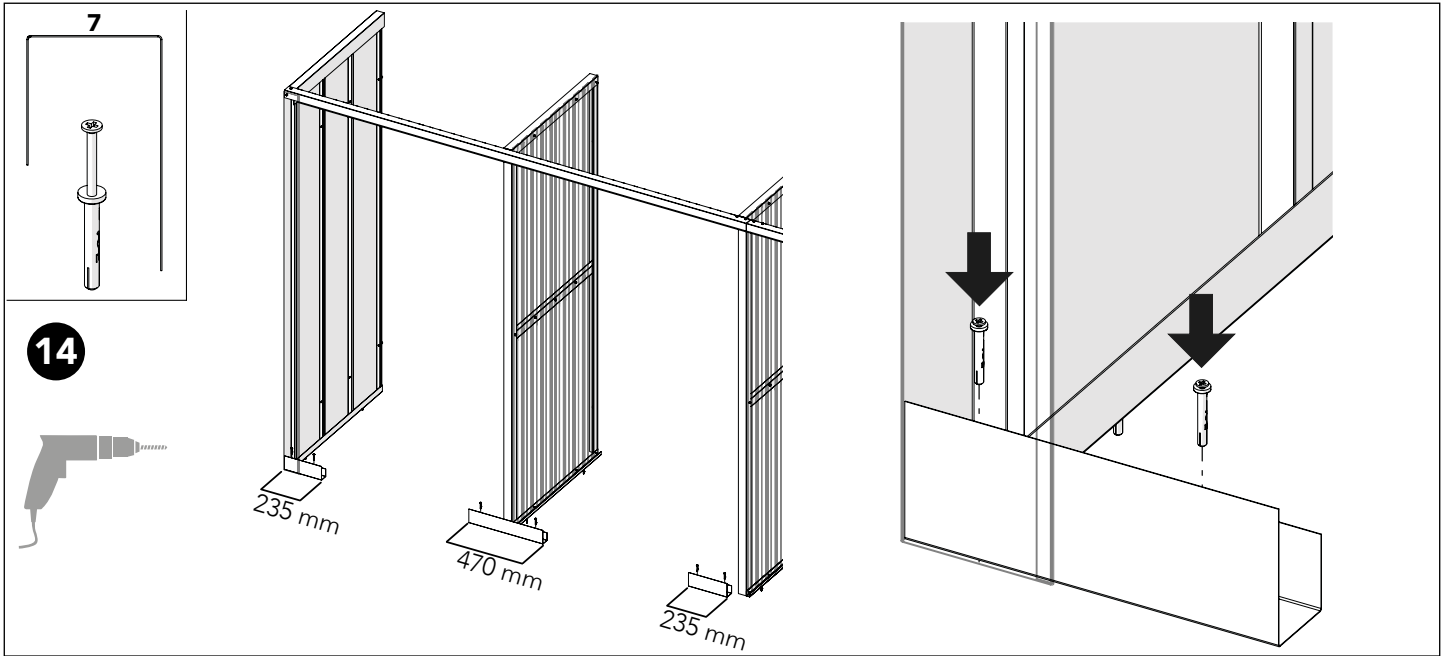

Art.no: 88754569 ver. 03