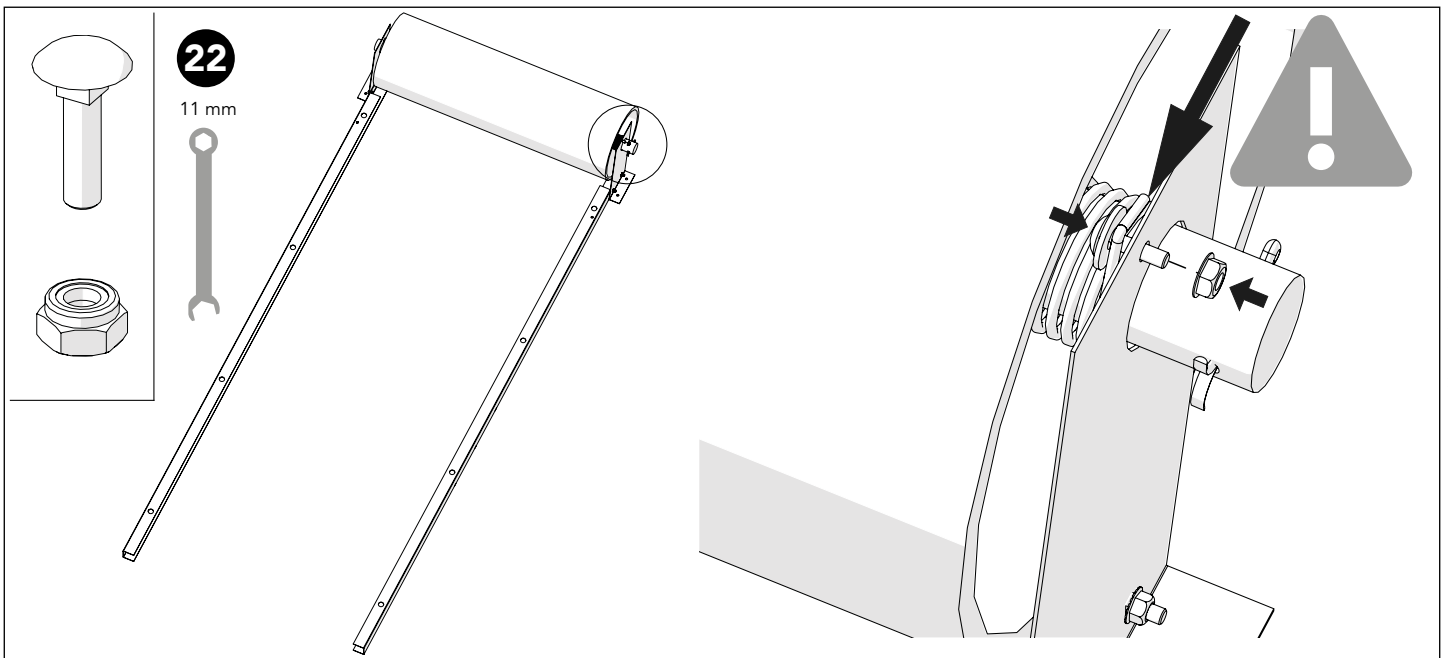

Art no: 88754569 ver.03

27

Adjust the spring tension:

Rotate clockwise to decrease tension.

Rotate counter-clockwise to increase tension.

28

11 mm

Art no: 88754569 ver.03

29

2

7

300 mm

400 mm

245 mm

Art no: 88754569 ver. 03