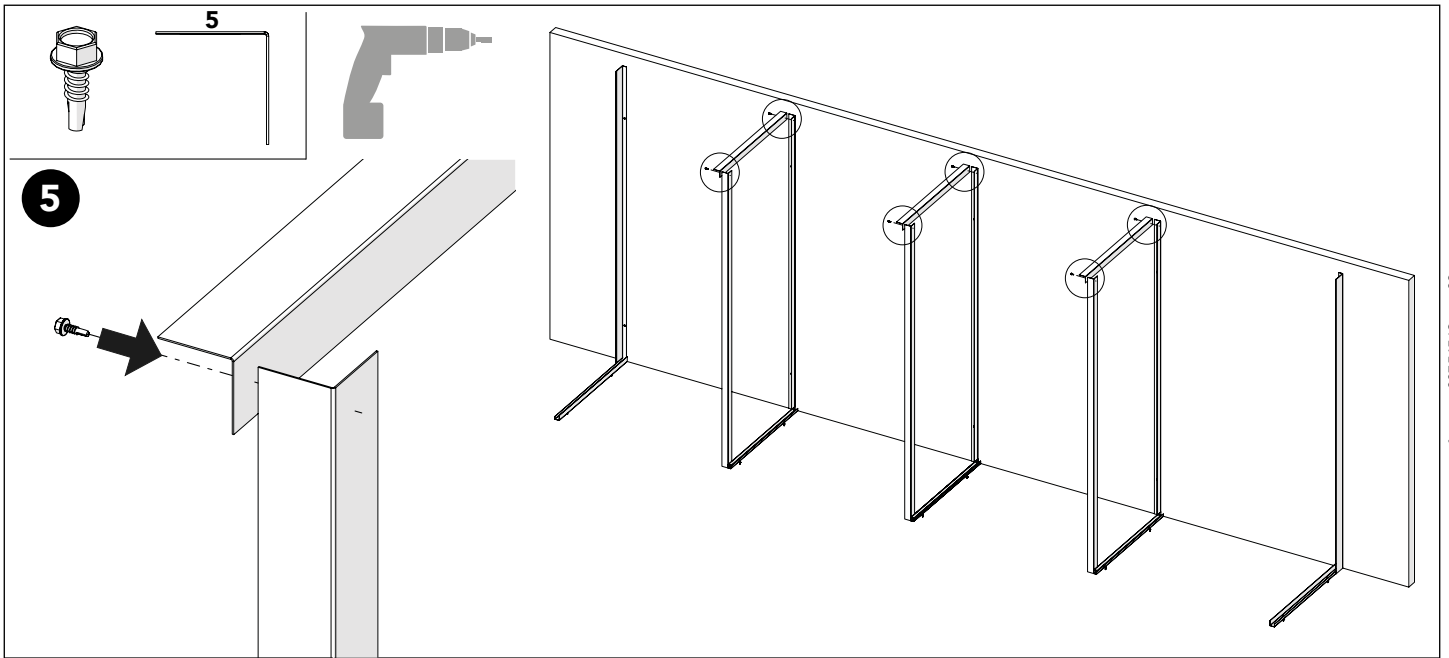

Art no: 88754569 ver.03