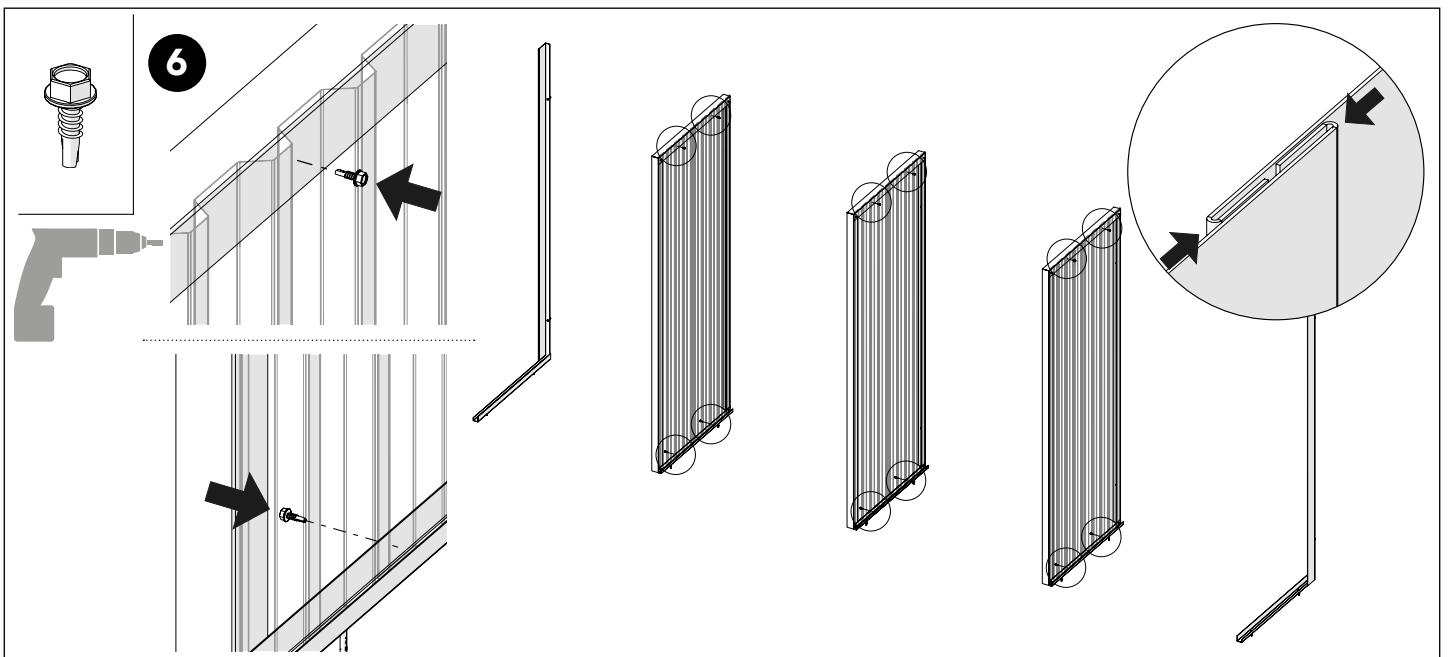

Art no: 88754569 ver.03