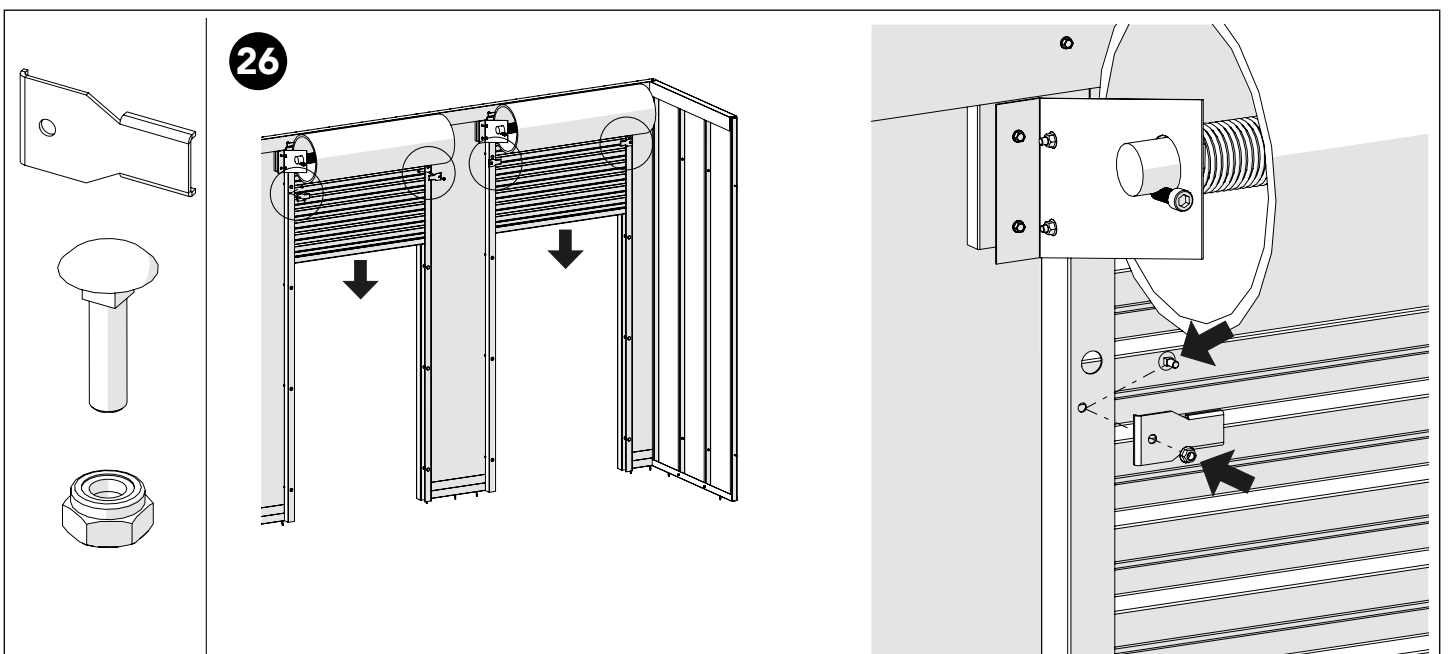

Art no: 88754569 ver.03

27

Adjust the spring tension:

Rotate clockwise to decrease tension.

Rotate counter-clockwise to increase tension.

28

11 mm

Art no: 88754569 ver.03

29

2

7

300 mm

400 mm

245 mm

Art no: 88754569 ver. 03