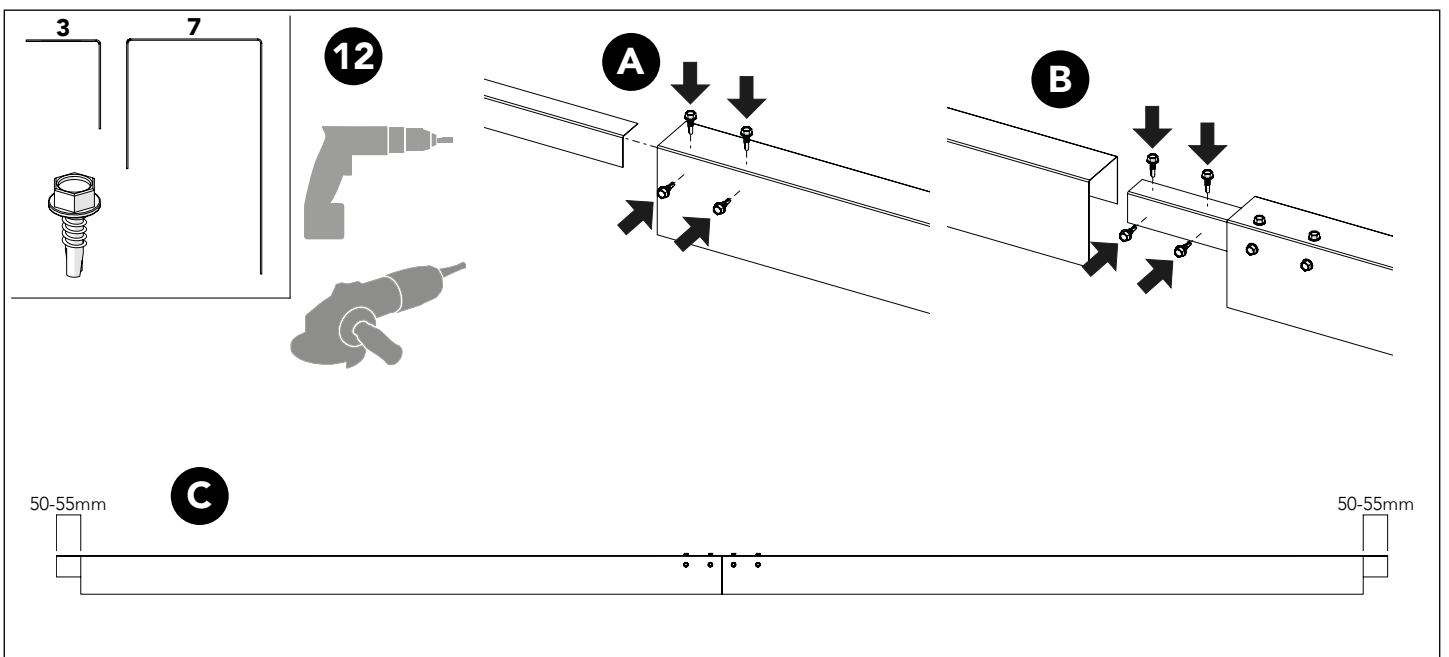

Art no: 88754569 ver.03