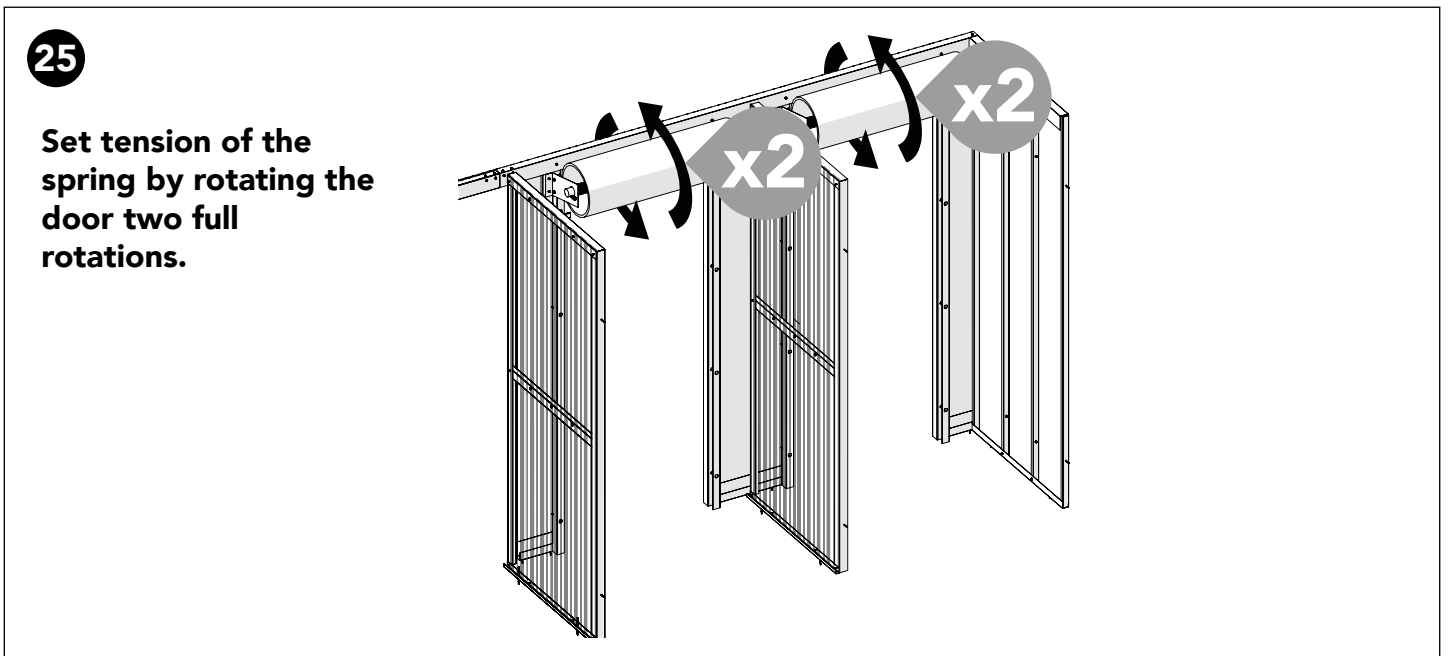

Art no: 88754569 ver.03

27

Adjust the spring tension:

Rotate clockwise to decrease tension.

Rotate counter-clockwise to increase tension.

28

11 mm

Art no: 88754569 ver.03

29

2

7

300 mm

400 mm

245 mm

Art no: 88754569 ver. 03