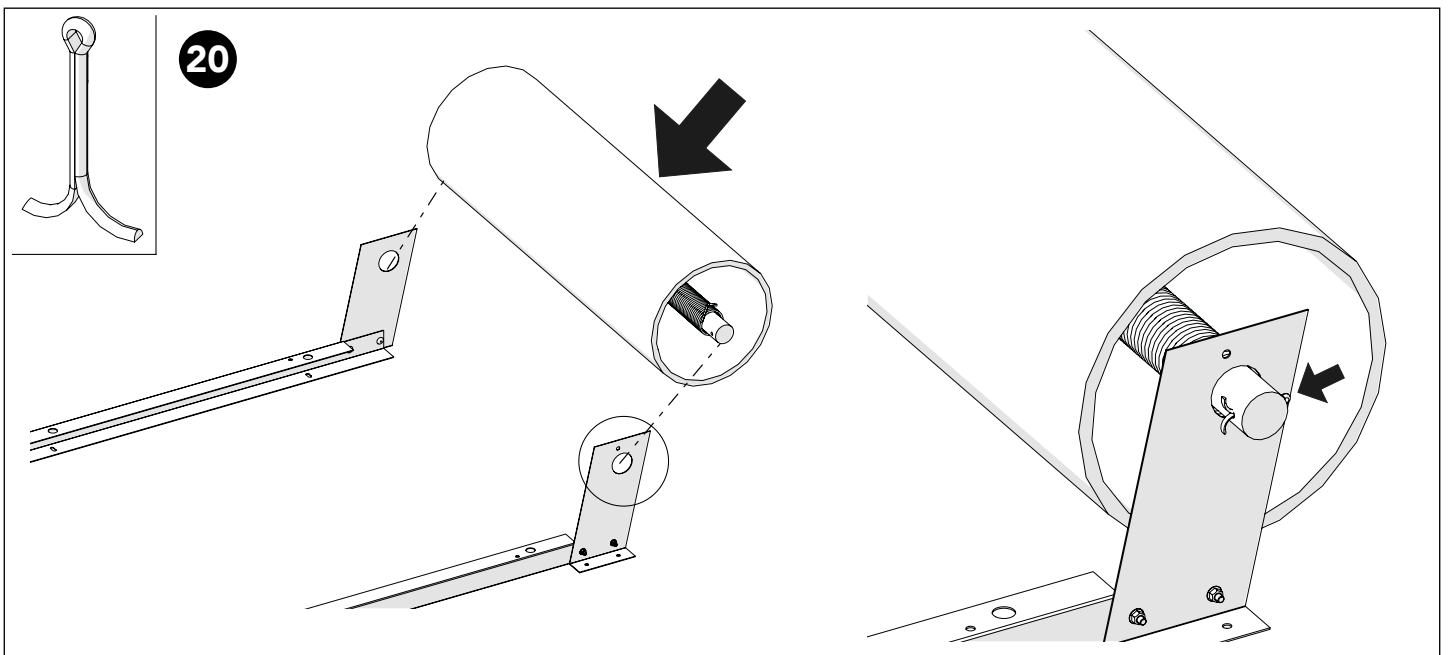

Art no: 88754569 ver.03

27

Adjust the spring tension:

Rotate clockwise to decrease tension.

Rotate counter-clockwise to increase tension.

28

11 mm

Art no: 88754569 ver.03

29

2

7

300 mm

400 mm

245 mm

Art no: 88754569 ver. 03