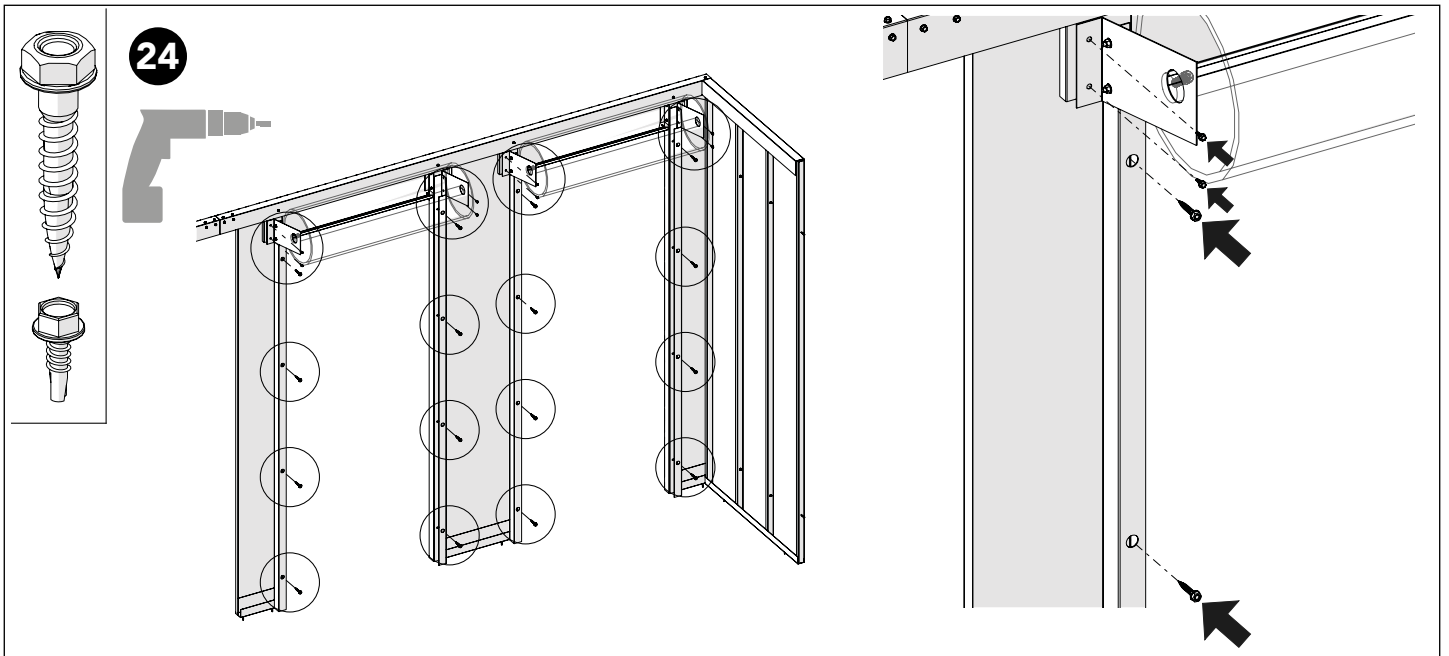

Art no: 88754569 ver.03

27

Adjust the spring tension:

Rotate clockwise to decrease tension.

Rotate counter-clockwise to increase tension.

28

11 mm

Art no: 88754569 ver.03

29

2

7

300 mm

400 mm

245 mm

Art no: 88754569 ver. 03