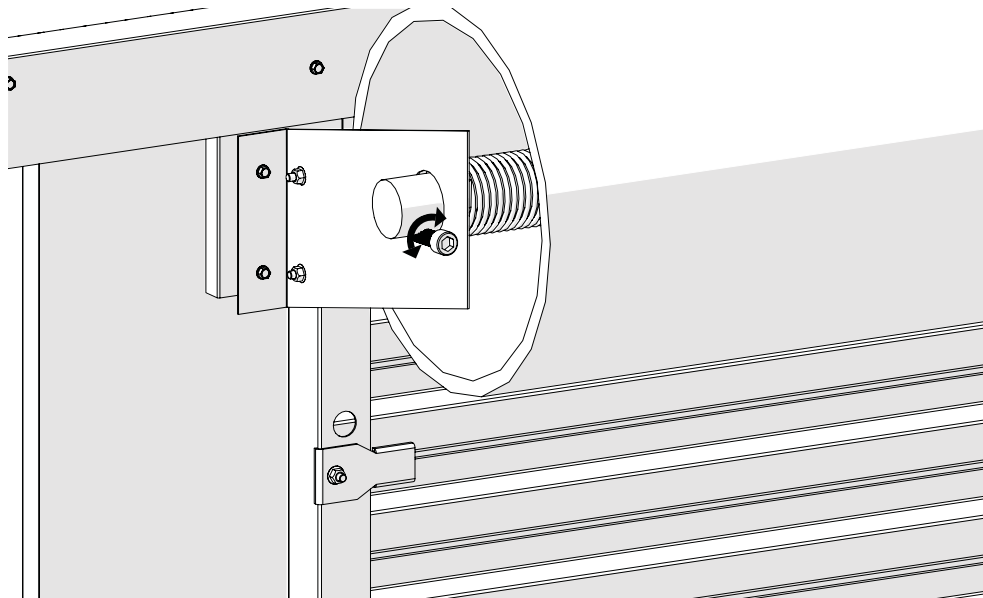

Art no: 88754569 ver.03

27

Adjust the spring tension:

Rotate clockwise to decrease tension.

Rotate counter-clockwise to increase tension.

28

11 mm

Art no: 88754569 ver.03

29

2

7

300 mm

400 mm

245 mm

Art no: 88754569 ver. 03